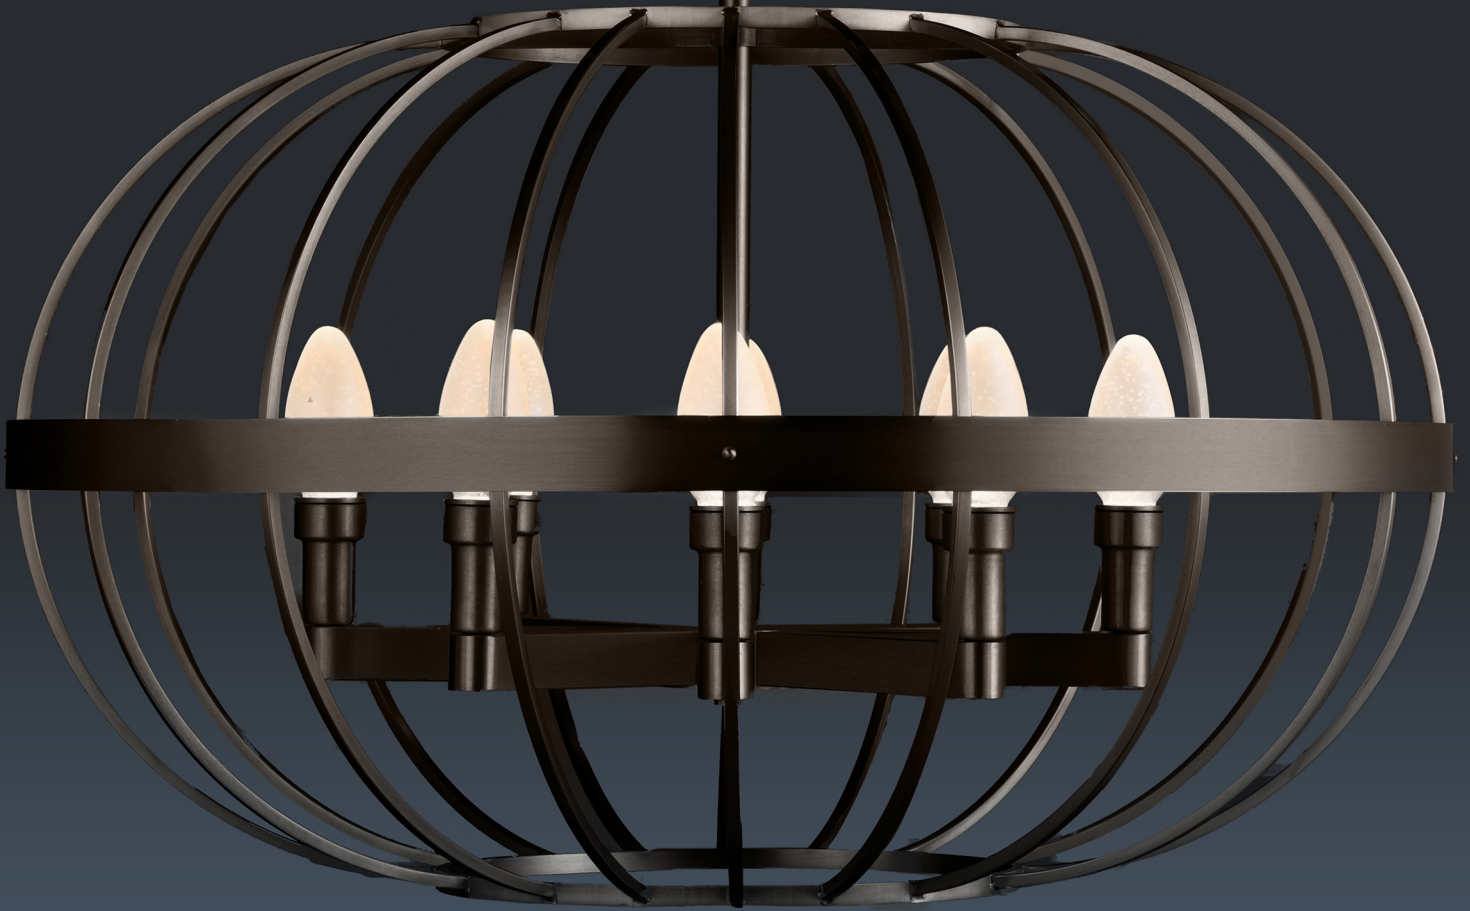


TERRA PRIMA OUTDOOR CHANDELIER

Solid Brass Terra Prima LED Chandelier - crafted in antiqued solid brass, oiled rubbed solid brass or antiqued stainless steel. Suitable for installation in any location indoor or outdoor.

OCXL1120B

Shown in Oiled Rubbed Solid Brass

Height: 15 1/2"

Diameter: 22"

Canopy: 8" Diameter

Weight: 27 lbs

Light: 6 Lights, warm white etched artisan glass LED

Also available in Antiqued Stainless Steel or Antiqued Solid Brass

OCXL112OB

Oiled Rubbed Solid Brass

Dimensions: 15 1/2" H x 22" Dia | 8" Dia Canopy

Minimum/Maximum Installation Height: 27 1/2" to 83 1/2"

Includes: 1 down rod at 10" + 2 pieces at 10" + 3 pieces at 12" + 1 piece at 6" + 1 piece at 3"

Light: 2700K, 90 CRI, 1200 Lumens**

50,000 Hours replaceable LED Bulbs (included)

Dimmable with forward or reverse phase (leading or trailing edge) dimmers

Input Voltage: 120-277 VAC, 15 Watts

Solid Brass construction