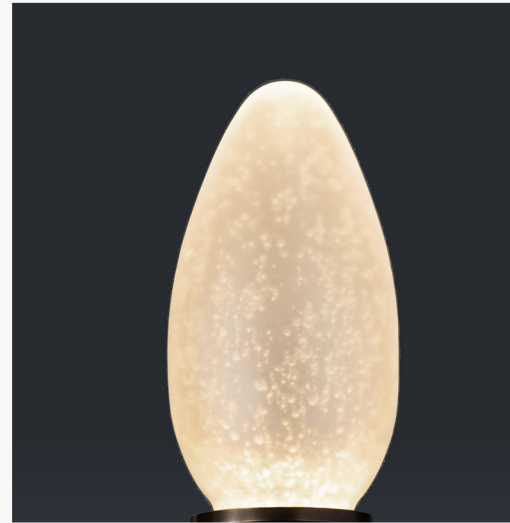

Etched Seeded Artisan Glass